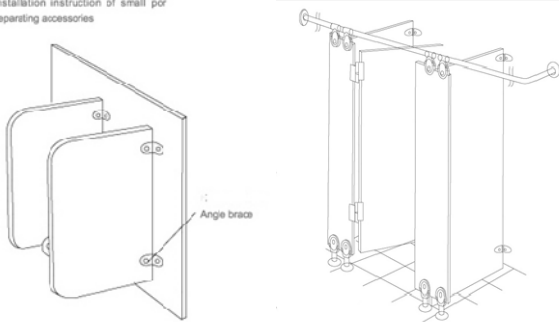

Partition demo wooden