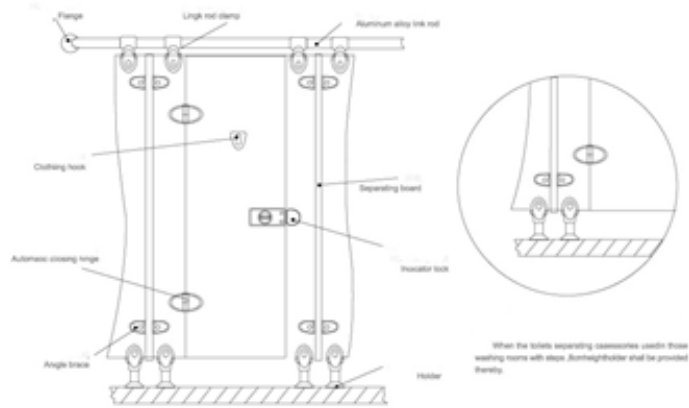

PTPF-7002 TOILET PARTITION FITTING