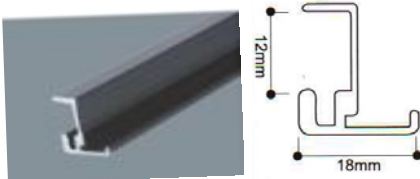

BIG U TYPE HAVY SECTION With rubber strip

Metal : Aluminum
FINISH - BLACK & SS
SIZE - 2 MTR , 18 MM

90°CORNER SEAM

Metal : Aluminum
[2 MTR] 18MM
BLACK & SS
18 MM

H-SHAPE SQUARE TUBE TOP RAIL 12MM AND 18MM

Metal : Aluminum
FINISH- BLACK & SS
[3 MTR]

BIG U TYPE HAVY SECTION

Metal : Aluminum
FINISH - BLACK & SS
SIZE -1.85 MTR , 12 MM

90°CORNER SEAM

Metal : Aluminum
[2 MTR]
BLACK & SS
12 MM

H-DOOR EDGECOVER with rubber strip

12MM
FINISH - BLACK & SS
SIZE - 1.85
FOR -12MM

H-SHAP CONECTORE FOR HPL BOARD

FINISH-BLACK & SS
LENGTH -2 MTR
BORD FOR 12 MM
18 MM-SS

OVAL DRAW BAR TOP RAIL 18MM

Metal : Aluminum
BLACK & SS (3 MTR)

DOUBLE ACTION TOP RAIL