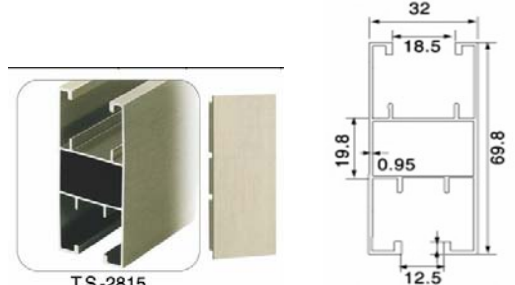

Metal : Aluminum (3 MTR) & 12 feet
FOR-12MM AND 18MM

3 mtr black & ss	12 feet black & ss
PKG-10 PC	

PARTITION DOOR EDGE 2 MTR

12 MM

SMALL U SHAPE 12mm

length : 2 MTR {BLACK & SS }

TS-2817 PARTITION LEG PROFILE

TS-2817
METAL:ALUMINIUM
FINISH : SS HIGHT : 49.8
3 METER ,FOR-12MM AND 18MM

TS-2816 PARTITION LEG PROFILE

TS-2816
METAL:ALUMINIUM
FINISH : SS HIGHT:100---3 MTR
FOR-12MM AND 18MM

TS-2815 PARTITION LEG PROFILE