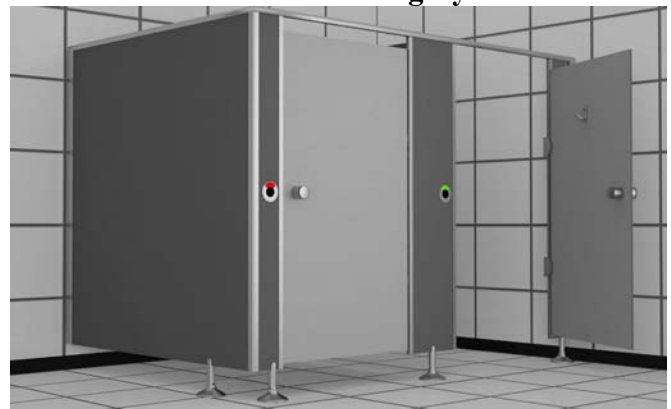

Partition demo grey