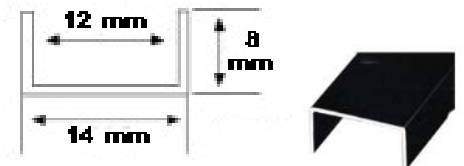

Metal : Aluminum (3 MTR) & 12 feet
FOR-12MM AND 18MM

3 mtr black & ss	12 feet black & ss
PKG-10 PC	

PARTITION DOOR EDGE 2 MTR

12 MM

SMALL U SHAPE 12mm

length : 2 MTR {BLACK & SS }

TS-2817 PARTITION LEG PROFILE

TS-2817
METAL:ALUMINIUM
FINISH : SS HIGHT : 49.8
3 METER ,FOR-12MM AND 18MM

TS-2816 PARTITION LEG PROFILE

TS-2816
METAL:ALUMINIUM
FINISH : SS HIGHT:100---3 MTR
FOR-12MM AND 18MM

TS-2815 PARTITION LEG PROFILE