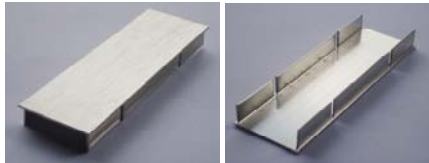

TS-2817
METAL:ALUMINIUM
FINISH : SS HIGHT : 49.8
3 METER ,FOR-12MM AND 18MM

TS-2816 PARTITION LEG PROFILE

TS-2816
METAL:ALUMINIUM
FINISH : SS HIGHT:100---3 MTR
FOR-12MM AND 18MM

TS-2815 PARTITION LEG PROFILE

TS-2815
METAL: ALUMINIUM
FINISH : SS HIGHT : 69.8 --3 METER
FOR-12 MM AND 18 MM

COVERS FOR TS-2816

COVERS FOR TS-2817

COVERS FOR TS-2815

TOILET PARTITION FITTING

PARTITION FITTING

PARTITION LEG PROFILE DEMO