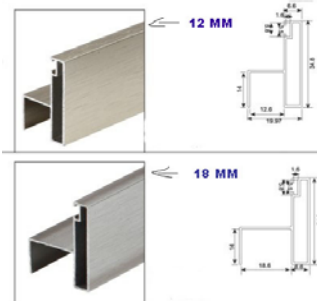

Metal : Aluminum
FINISH- BLACK & SS
[3 MTR]

BIG U TYPE HAVY SECTION

Metal : Aluminum
FINISH - BLACK & SS
SIZE -1.85 MTR , 12 MM

90°CORNER SEAM

Metal : Aluminum
[2 MTR]
BLACK & SS
12 MM

H-DOOR EDGECOVER with rubber strip

12MM
FINISH - BLACK & SS
SIZE - 1.85
FOR -12MM

H-SHAP CONECTORE FOR HPL BOARD

FINISH-BLACK & SS
LENGTH -2 MTR
BORD FOR 12 MM
18 MM-SS

OVAL DRAW BAR TOP RAIL 18MM

Metal : Aluminum
BLACK & SS (3 MTR)

DOUBLE ACTION TOP RAIL

Metal : Aluminum (3 MTR) & 12 feet
FOR-12MM AND 18MM

3 mtr black & ss	12 feet black & ss
PKG-10 PC	

PARTITION DOOR EDGE 2 MTR

12 MM

SMALL U SHAPE 12mm

length : 2 MTR {BLACK & SS }

TS-2817 PARTITION LEG PROFILE

TS-2817
METAL:ALUMINIUM
FINISH : SS HIGHT : 49.8
3 METER ,FOR-12MM AND 18MM

TS-2816 PARTITION LEG PROFILE

TS-2816
METAL:ALUMINIUM
FINISH : SS HIGHT:100---3 MTR
FOR-12MM AND 18MM

TS-2815 PARTITION LEG PROFILE