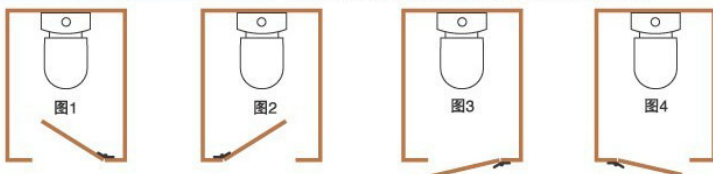

DEMO ABOUT HING LEFT AND RIGHT

Open-door direction and choice of fold connector

**RIGHT HINGE INSIDE 1(A) @ LEFT HINGE IN SIDE (B)
RIGHT HINGE OUT SIDE(B) @ LEFT HINGE OUT SIDE (A)**