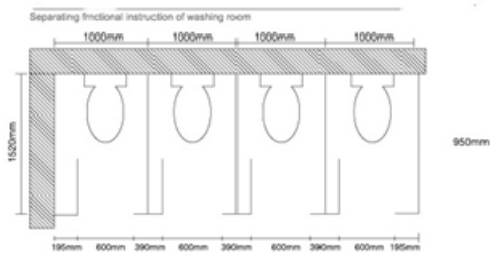

PTPF-7002 TOILET PARTITION FITTING

Partition demo grey

Partition demo yellow

Partition demo wooden

DEMO ABOUT HING LEFT AND RIGHT

Open-door direction and choice of fold connector

**RIGHT HINGE INSIDE 1(A) @ LEFT HINGE IN SIDE (B)
RIGHT HINGE OUT SIDE(B) @ LEFT HINGE OUT SIDE (A)**