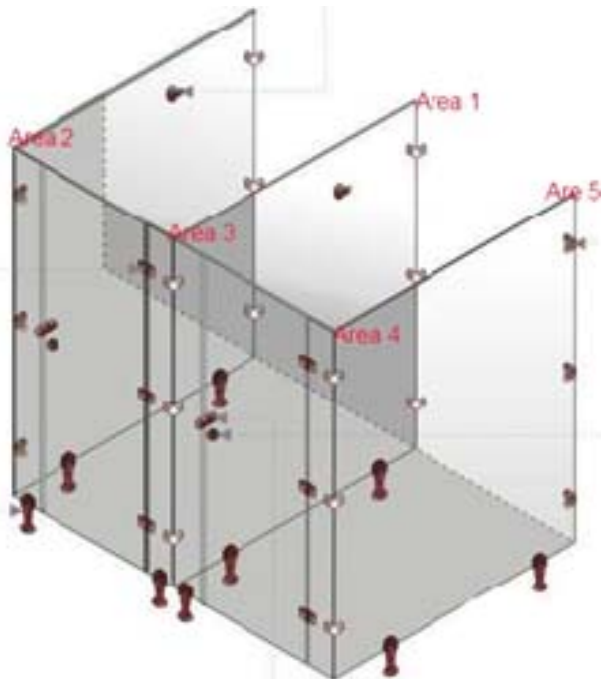

PTPF-7002 TOILET PARTITION FITTING