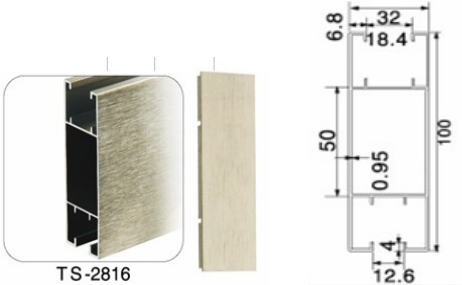

12MM
FINISH - BLACK & SS
SIZE - 1.85
FOR -12MM

H-SHAP CONECTORE FOR HPL BOARD

FINISH-BLACK & SS
LENGTH -2 MTR
BORD FOR 12 MM
18 MM-SS

OVAL DRAW BAR TOP RAIL 18MM

Metal : Aluminum
BLACK & SS (3 MTR)

DOUBLE ACTION TOP RAIL

Metal : Aluminum (3 MTR) & 12 feet
FOR-12MM AND 18MM

3 mtr black & ss	12 feet black & ss
PKG-10 PC	

PARTITION DOOR EDGE 2 MTR

12 MM

SMALL U SHAPE 12mm

length : 2 MTR {BLACK & SS }

TS-2817 PARTITION LEG PROFILE

TS-2817
METAL:ALUMINIUM
FINISH : SS HIGHT : 49.8
3 METER ,FOR-12MM AND 18MM

TS-2816 PARTITION LEG PROFILE

TS-2816
METAL:ALUMINIUM
FINISH : SS HIGHT:100---3 MTR
FOR-12MM AND 18MM

TS-2815 PARTITION LEG PROFILE