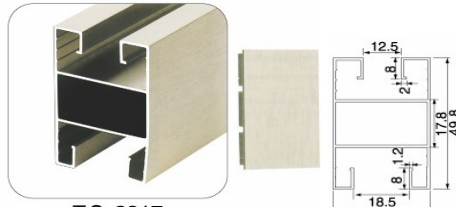

Metal : Aluminum (3 MTR) & 12 feet
FOR-12MM AND 18MM

3 mtr black & ss	12 feet black & ss
PKG-10 PC	

PARTITION DOOR EDGE 2 MTR

12 MM

SMALL U SHAPE 12mm

length : 2 MTR {BLACK & SS }

TS-2817 PARTITION LEG PROFILE

TS-2817
METAL:ALUMINIUM
FINISH : SS HIGHT : 49.8
3 METER ,FOR-12MM AND 18MM

TS-2816 PARTITION LEG PROFILE

TS-2816
METAL:ALUMINIUM
FINISH : SS HIGHT:100---3 MTR
FOR-12MM AND 18MM

TS-2815 PARTITION LEG PROFILE